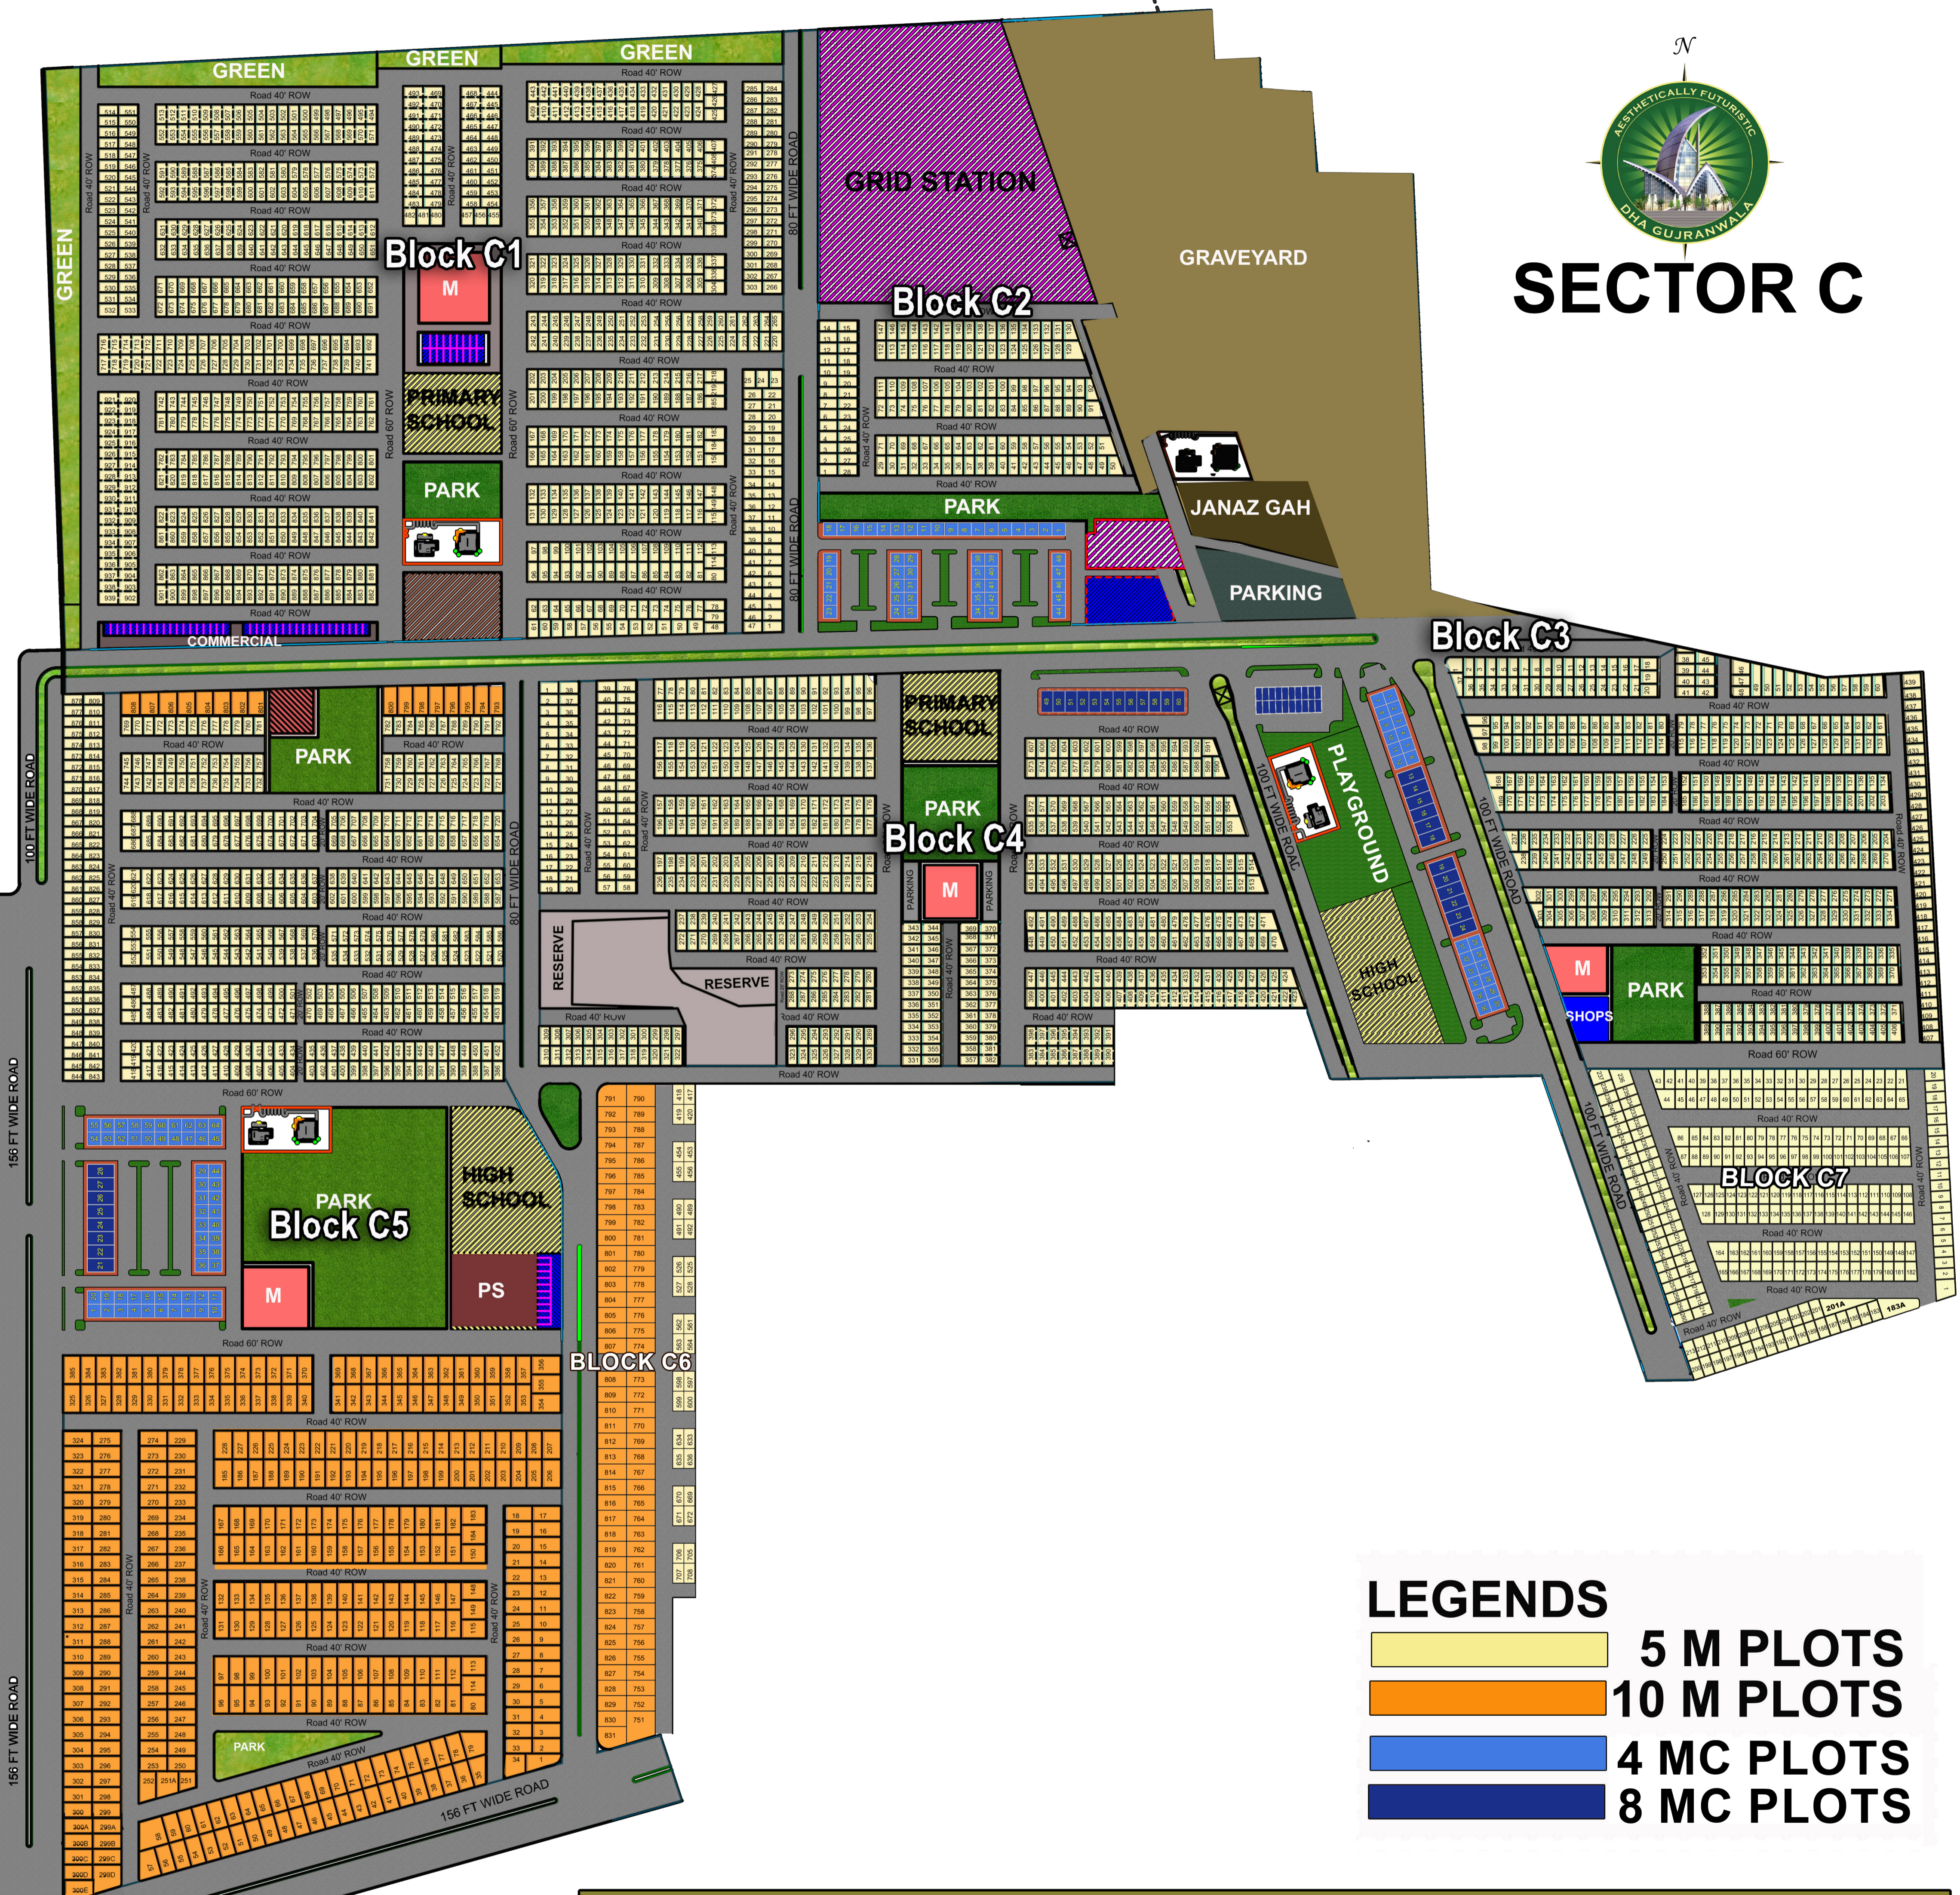

SECTOR C

LEGENDS

- 5 M PLOTS
- 10 M PLOTS
- 4 MC PLOTS
- 8 MC PLOTS

Note: This is a provisional map & DHA Gujranwala reserve the right to change / alter the sector layout due to any technical reason or ground variation